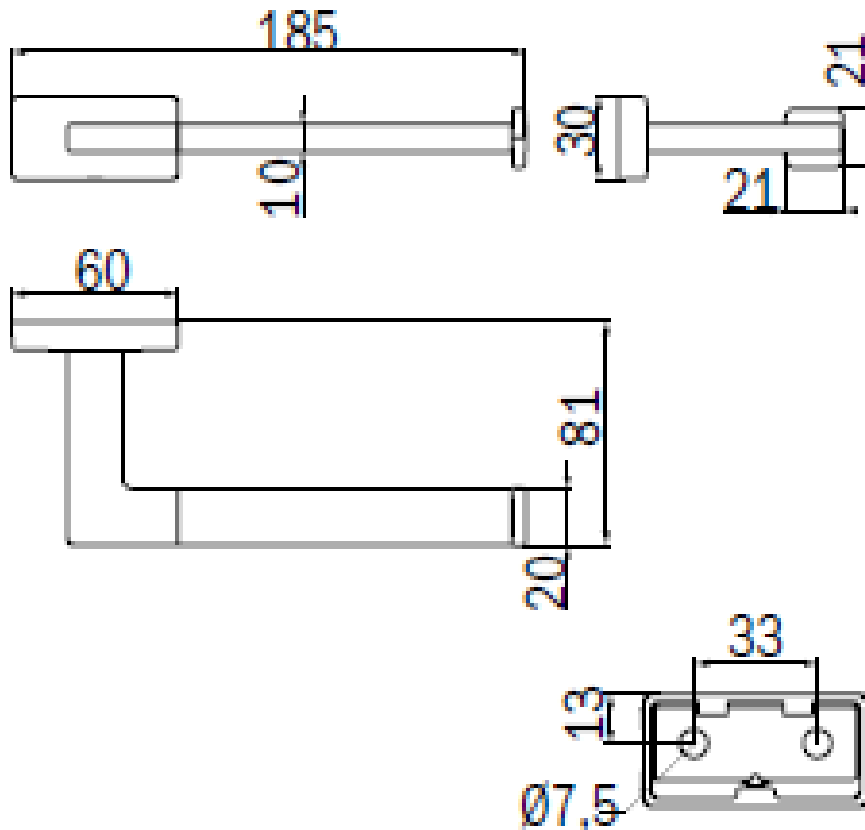

Available Colours:

Chrome -	A18250 CR
Matte White -	A18250 WM
Matte Black -	A18250 NE
Brushed Nickel -	A18250 AC
Black Chrome -	A18250 CF
Brushed Black Chr -	A18250 CG
Gold Plate -	A18250 DR
Rose Gold -	A18250 OR
Brushed Rose Gold -	A18250 OS
Bronze -	A18250 BZ

Manufactured in Italy

2 Year Replacement Warranty